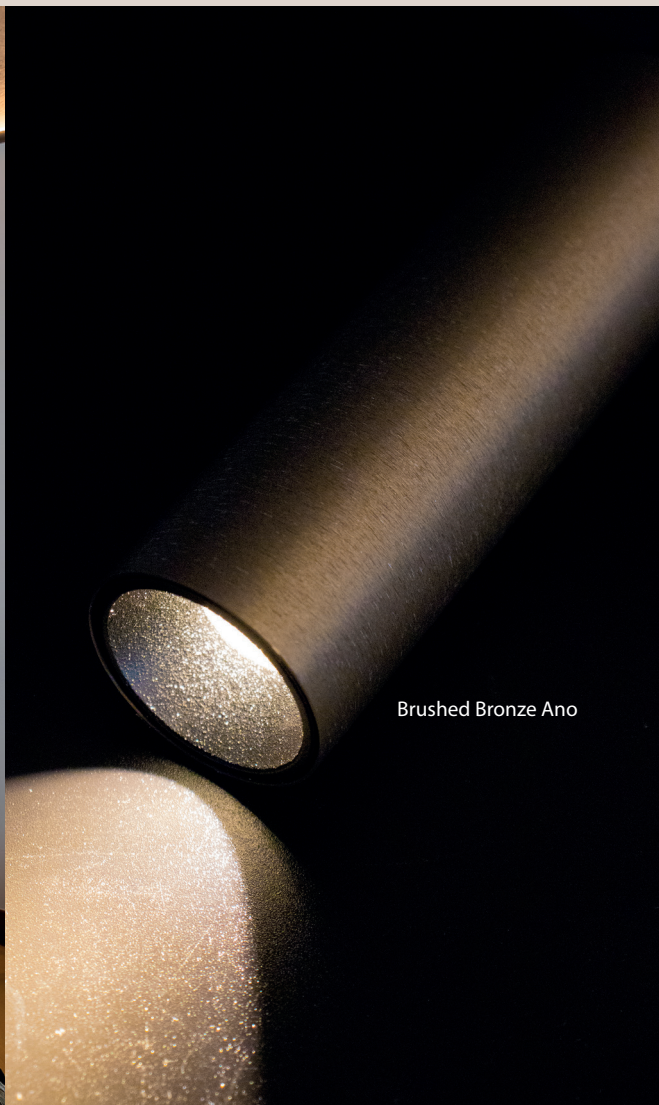

Brushed Bronze Ano