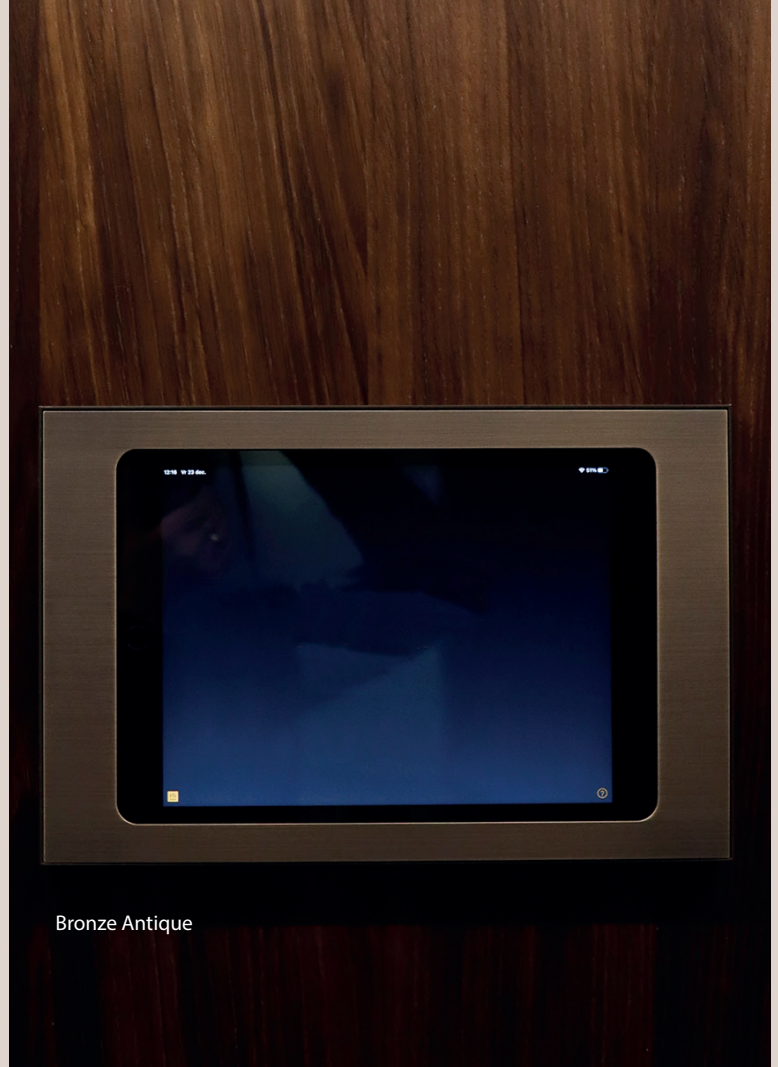

The iPad CANVAS!

- •Timeless Slim Design.
- •Suitable for (7th-8th-9th gen iPad) - 10,2"
- •Screwless cover in 9 possible high quality finishes.
- •Simple and secure iPad installation using the smart magnetic system.
- •Portrait or landscape mounting.
- •Easy cable connection with the center cable guide

SCAN FOR
MORE INFO